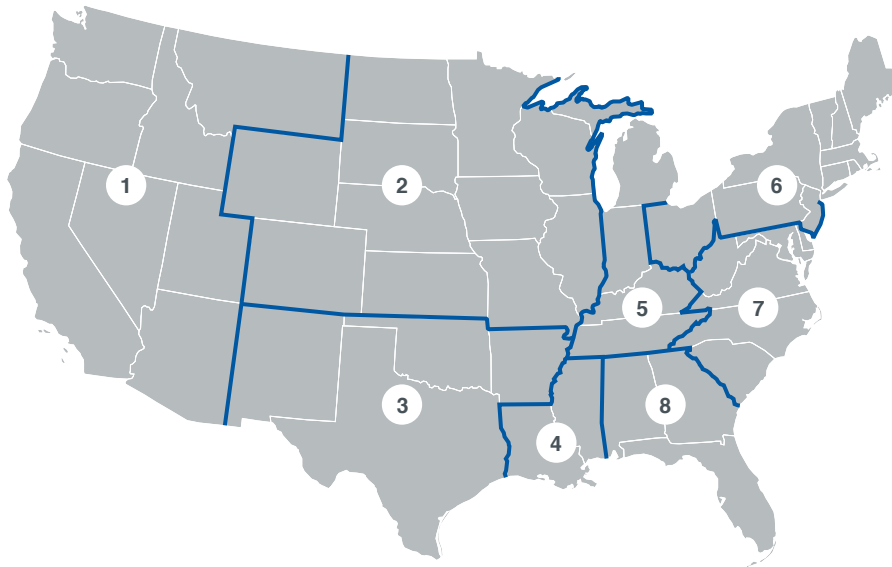

CRANE SOLUTIONS SALES REPRESENTATIVES

- 1 **John Melin**, Los Angeles, California
714.686.2113, john.melin@stahlcranes.com
- 2 **Marcus Crebo**, Bloomington, Illinois
309.264.6578, marcus.crebo@cmworks.com
- 3 **Art Zobal**, Houston, Texas
716.957.8652, art.zobal@cmworks.com
- 4 **Oscar Richerson**, New Orleans, Louisiana
985.807.5061, oscar@liftpull.com
- 5 **Steve Schillaci**, Muskegon, Michigan
231.557.4483, steve.schillaci@cmworks.com
- 6 **Brett McCleary**, Muskegon, Michigan
231.288.8059, brett.mccleary@cmworks.com
- 7 **Charlie Sinclair**, Atlanta, Georgia
404.985.4445, charlie.sinclair@stahlcranes.com
- 8 **Denny Hulsey**, Birmingham, Alabama
205.470.5773, denny.hulsey@stahlcranes.com